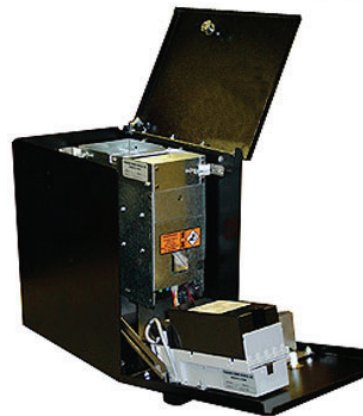

MCM100

MODULAR "MINI" SERIES
Top Load - Countertop Model
CHANGE & TOKEN MACHINE

Standard presents the "MINI" - a Low-Cost, Countertop Changer

The Modular MINI Series Change machine provides several convenient solutions in a low-cost, simple function changer. It is perfect for Countertop applications in Amusement, small Vending areas, and Bars that have arcade games and billiard tables.

The MCM100 offers a steel cabinet with a keyed Cam Lock on the top lid. Additionally, it also features a Bill Acceptor (accepts \$1 - \$20 bills), with a 500 bill stacker on the front face that can be pulled forward for easy access to all components. The MC Mini Coin Hopper holds up to 1,600 Quarters (\$400) and can be tilted forward for full dumping operations.

The Modular "MINI" can be attached to a countertop, optional vending base, or with special mounting bracket - to the side of a vending machine or the wall. Or you can attach the plastic feet (supplied) and place it by a cash register or POS terminal. This machine is versatile and can be used in a variety of attended businesses to provide more convenience for your customers and your cashiers.

The MCM100 standard features include:

- Coinco® Vantage Bill Acceptor (500 Bill Stacker)
- One of Standard's Steel, Mini MC Coin Hoppers with *Smart Hopper* Technology (Capacity = 1,600 quarters / \$400)
- Lexan Graphics with Black cabinet finish
- Cabinet constructed of 14-ga. Steel with hinged top lid & pull down front for easy access
- "Out of Service" Indicator light
- Simple Cam lock on Top Lid